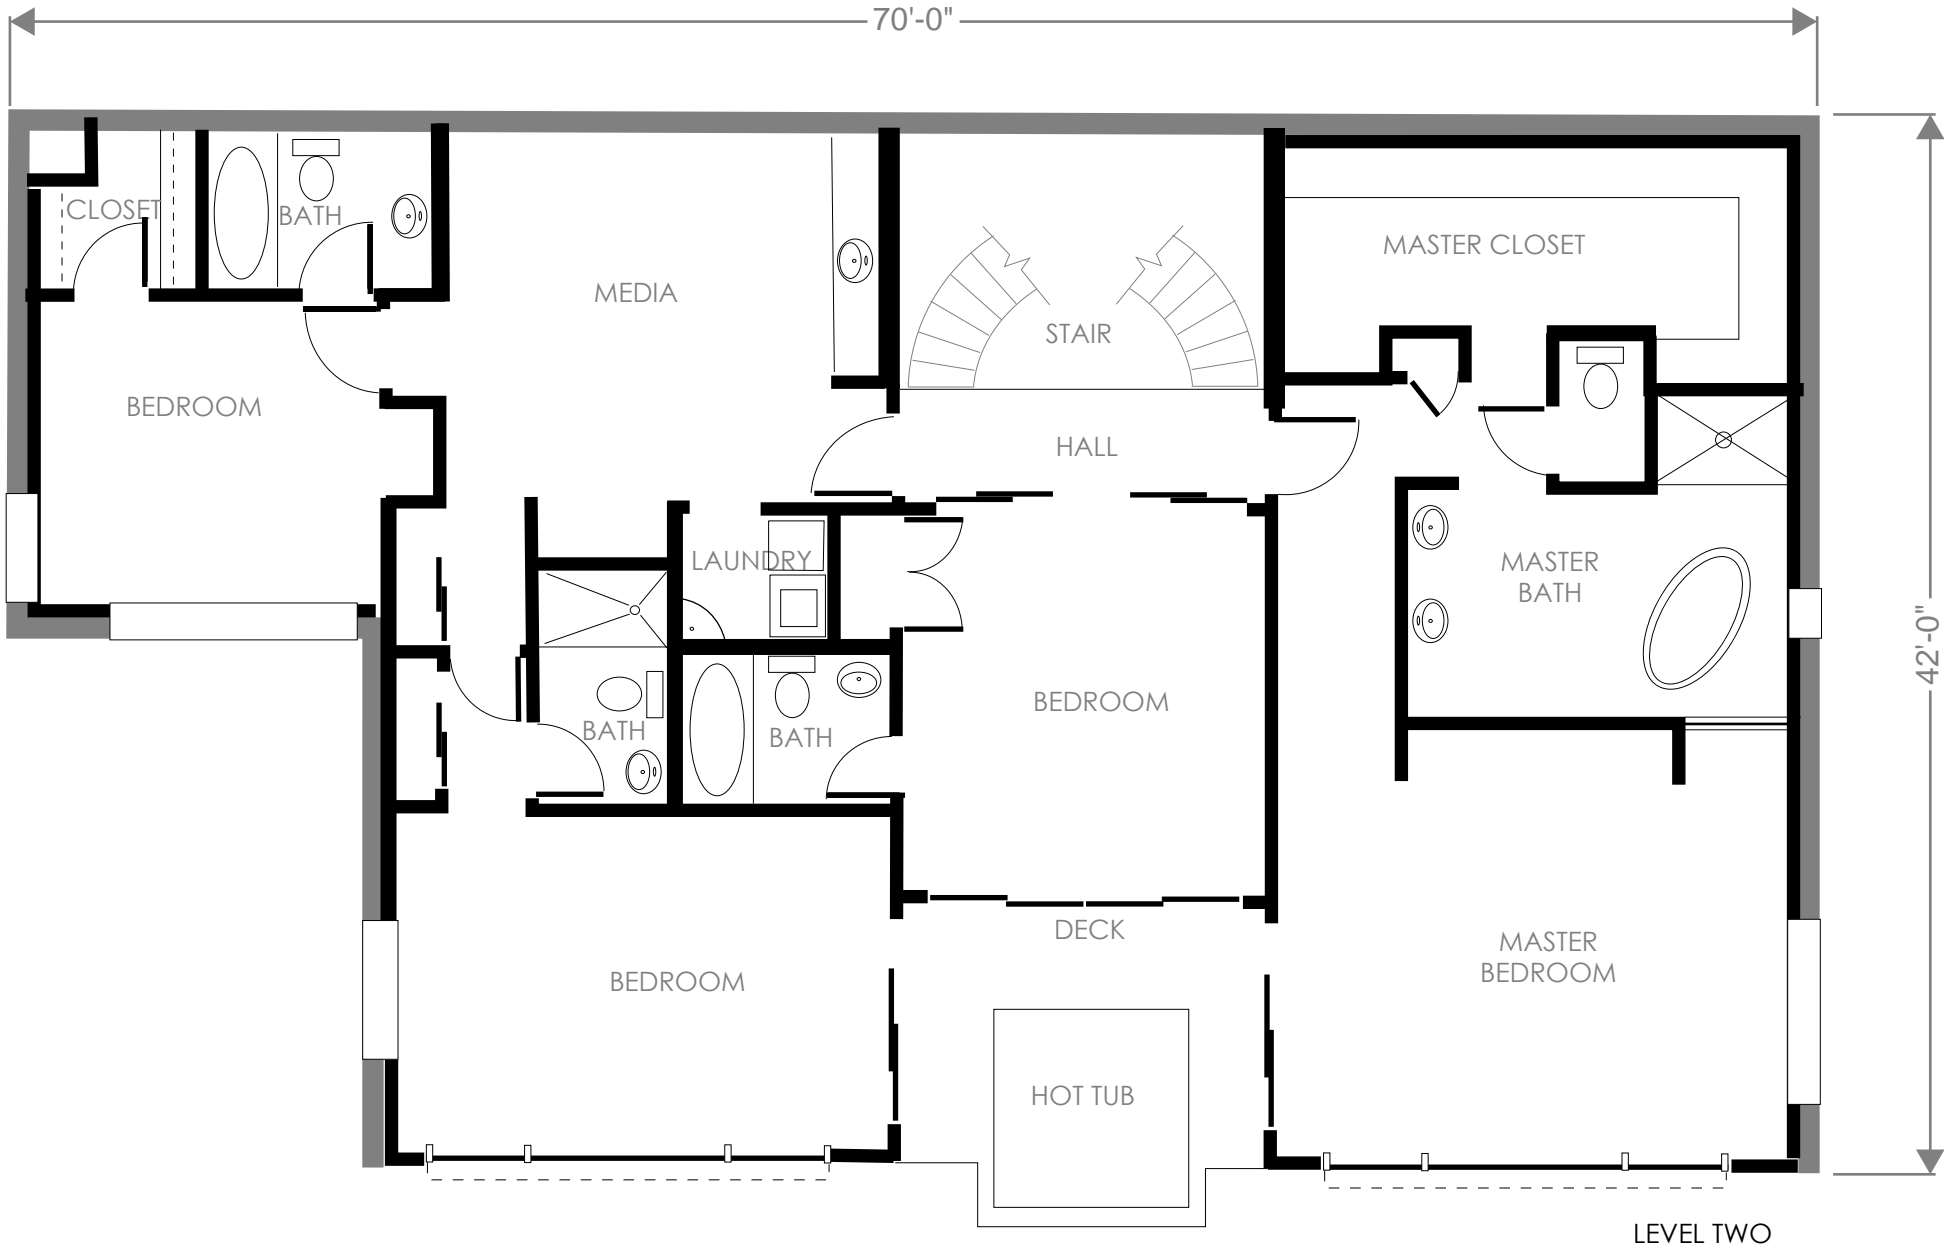

LEVEL ONE
9810 EAST
MARTHA RD.

LEVEL TWO

70'-0"

STAIR TO ROOF DECK

STAIR

BATH

STAIR

KITCHEN

DINING ROOM

FAMILY/MEDIA ROOM

LIVING ROOM

DECK

STUDY

42'-0"

LEVEL THREE